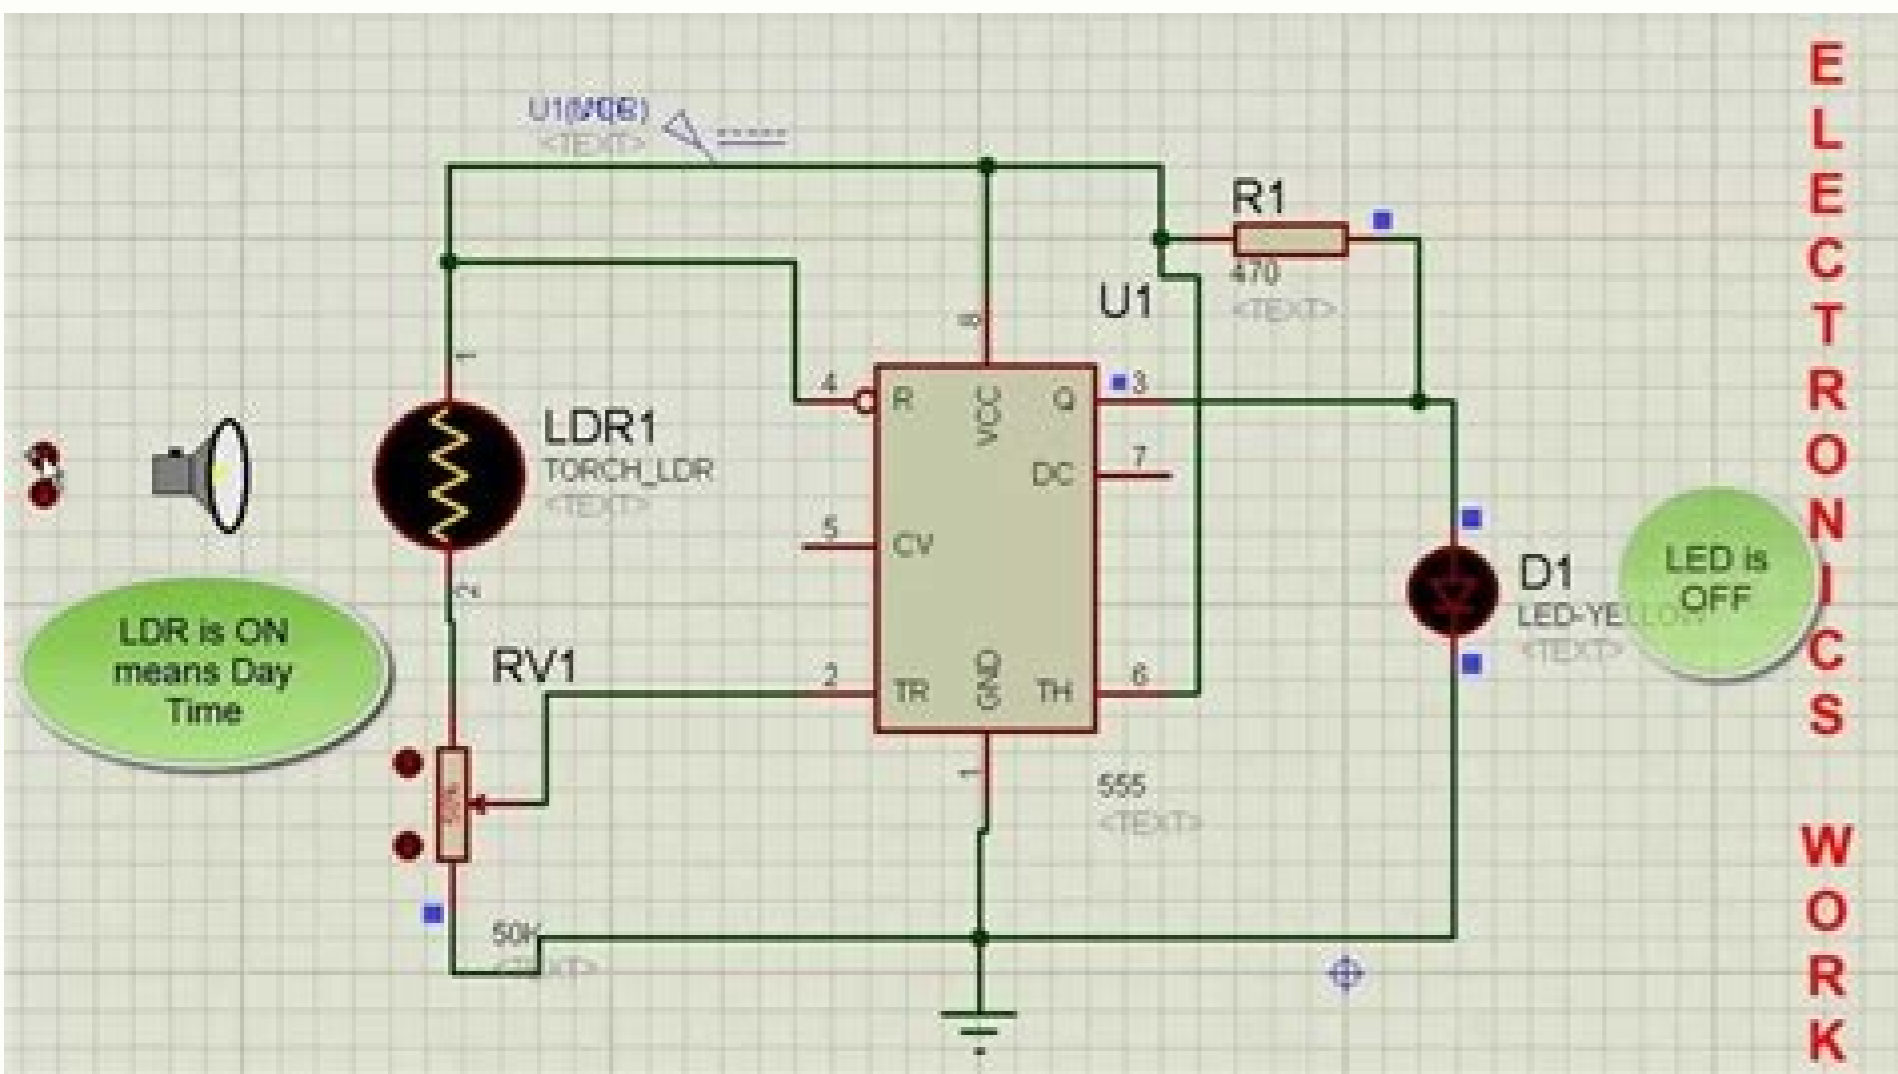

AUTOMATIC STREET LIGHT

PROJECT BY :
1] Bharat Agarwal
2] Dixit kavadi
3] Vishal Iyer
4] Prathamash Chinchole

Automatic door control system project pdf.