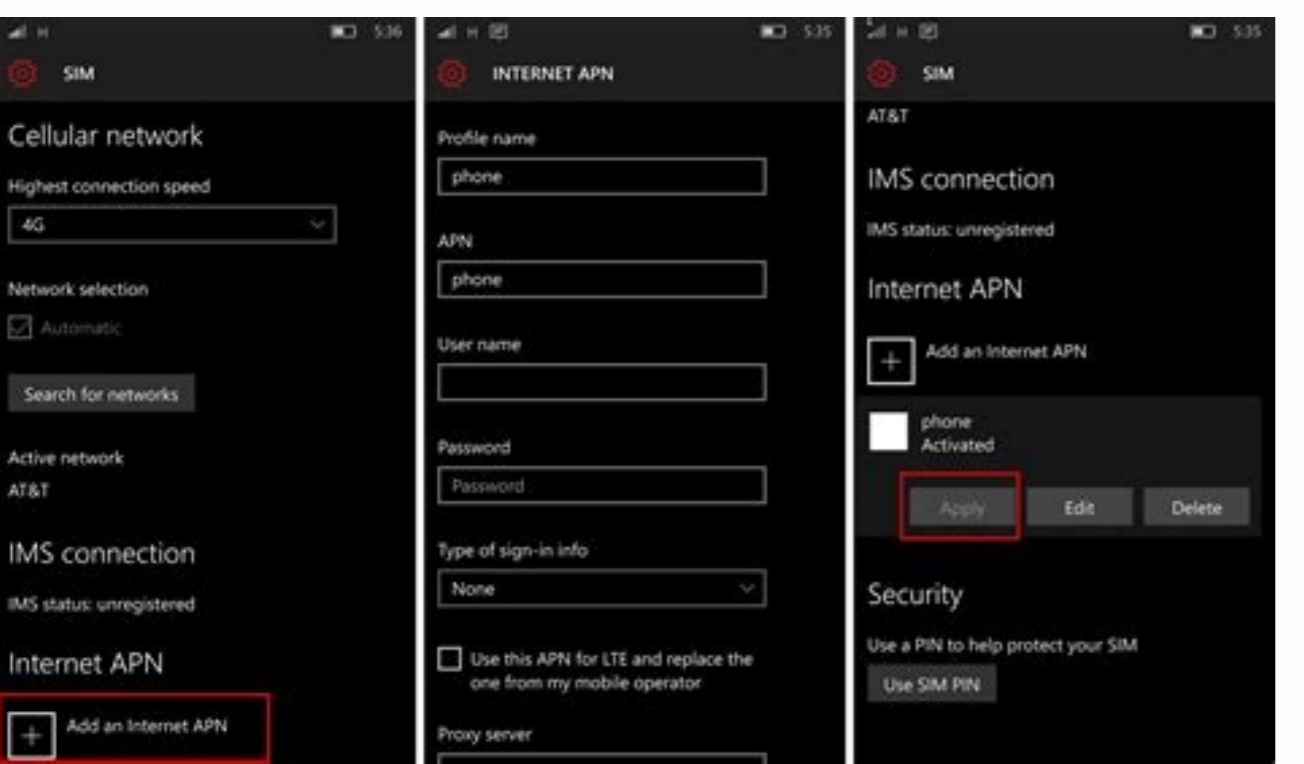

APNs

AIRTEL LIVE
airtelfun.com

New APN

Mobile Office
airtelgprs.com

Reset to default

Airtel MMS
airtelmms.com

Dialog 3g apn settings for android. Dialog 4g apn settings. Dialog 3g settings.