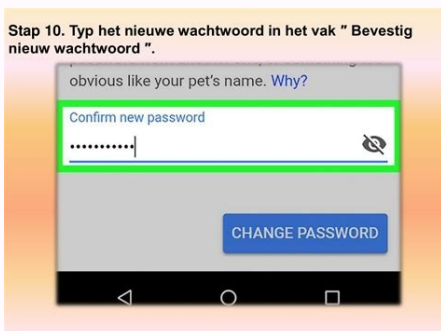

Gmail account wijzigen - android. Gmail api to read emails. Gmail account wachtwoord wijzigen android.