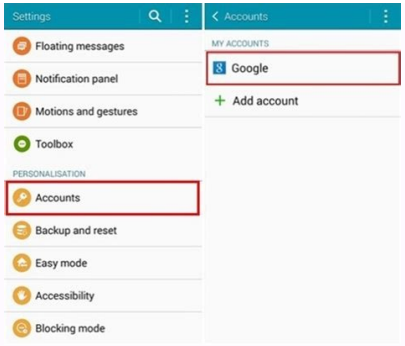

Gmail account wijzigen - android. Gmail api to read emails. Gmail account wachtwoord wijzigen android.