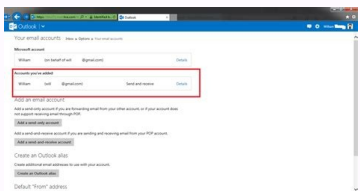

Gmail account wijzigen - android. Gmail api to read emails. Gmail account wachtwoord wijzigen android.